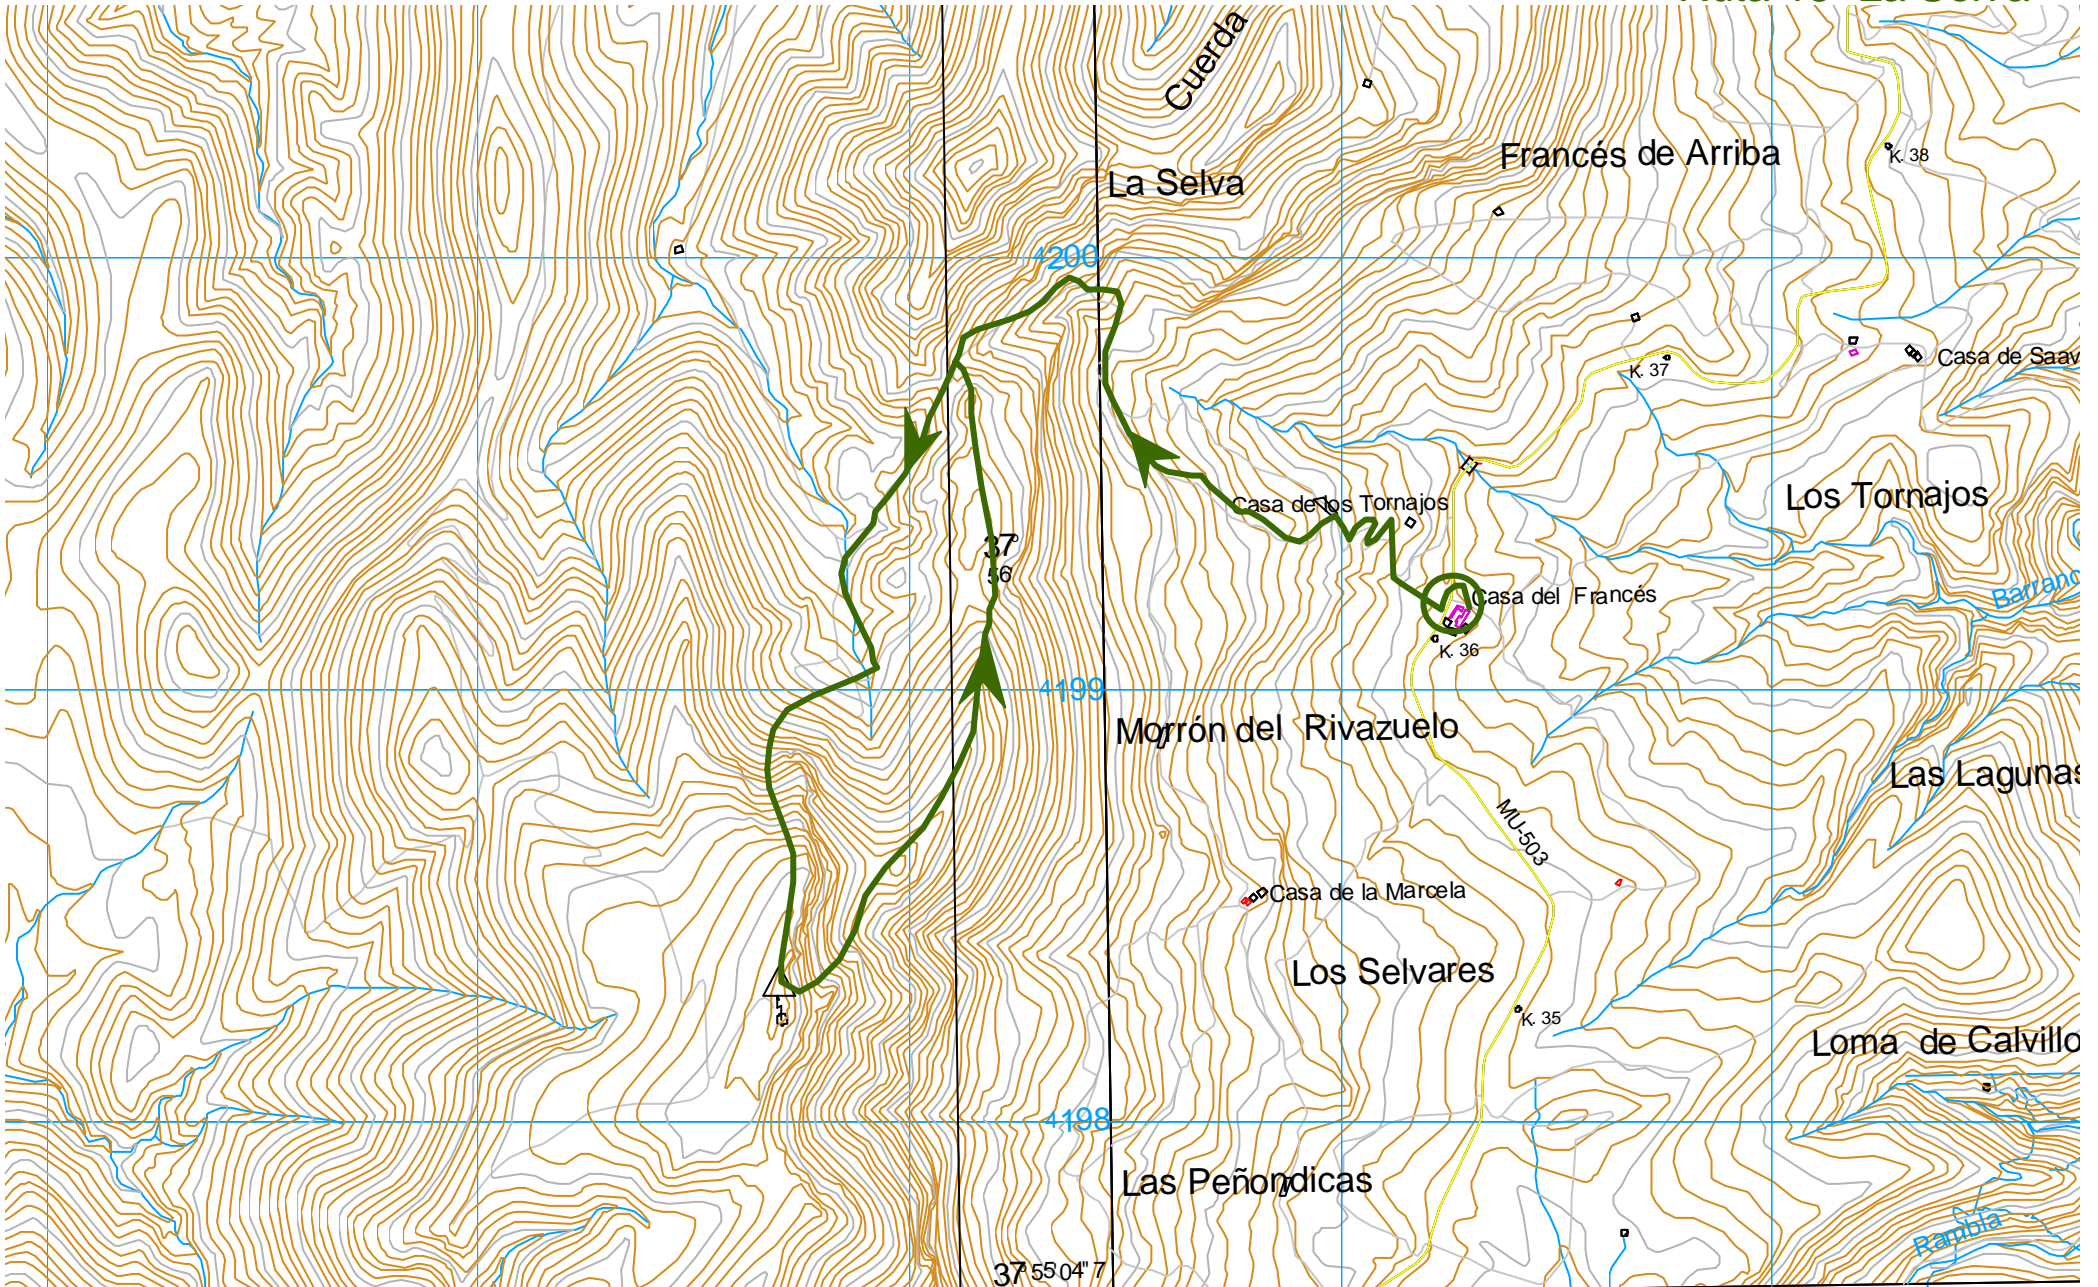

Ruta 15 La Selva

 Ruta Principal

500 0 500 1000 1500 Meters